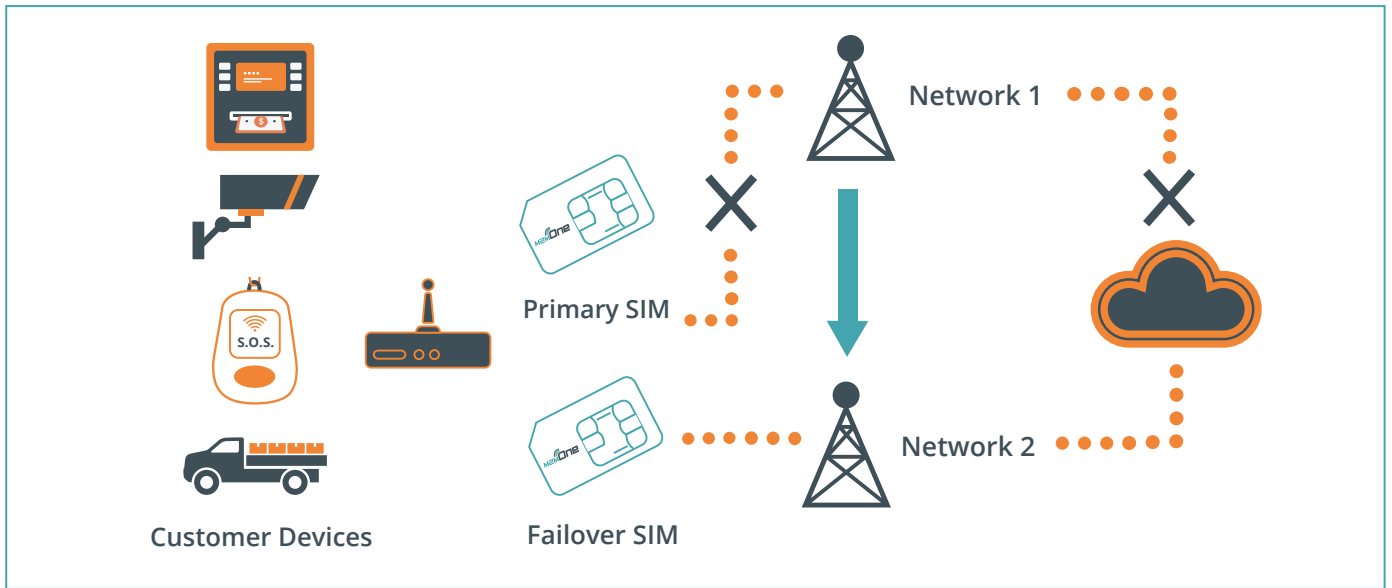

M2M One

Managed Failover Service

With so many businesses now relying on cellular connections to power their business transactions, having reliable uptime on your internet connection is now more critical than ever. Many people forget that all networks will experience minor outages (no network can provide 100% uptime).

That is why M2M One can offer a fully-managed Failover Service to keep you online if your primary link goes down. This means that if there is a network outage on your primary cellular network, we can provide full secondary network coverage, keeping your devices online.